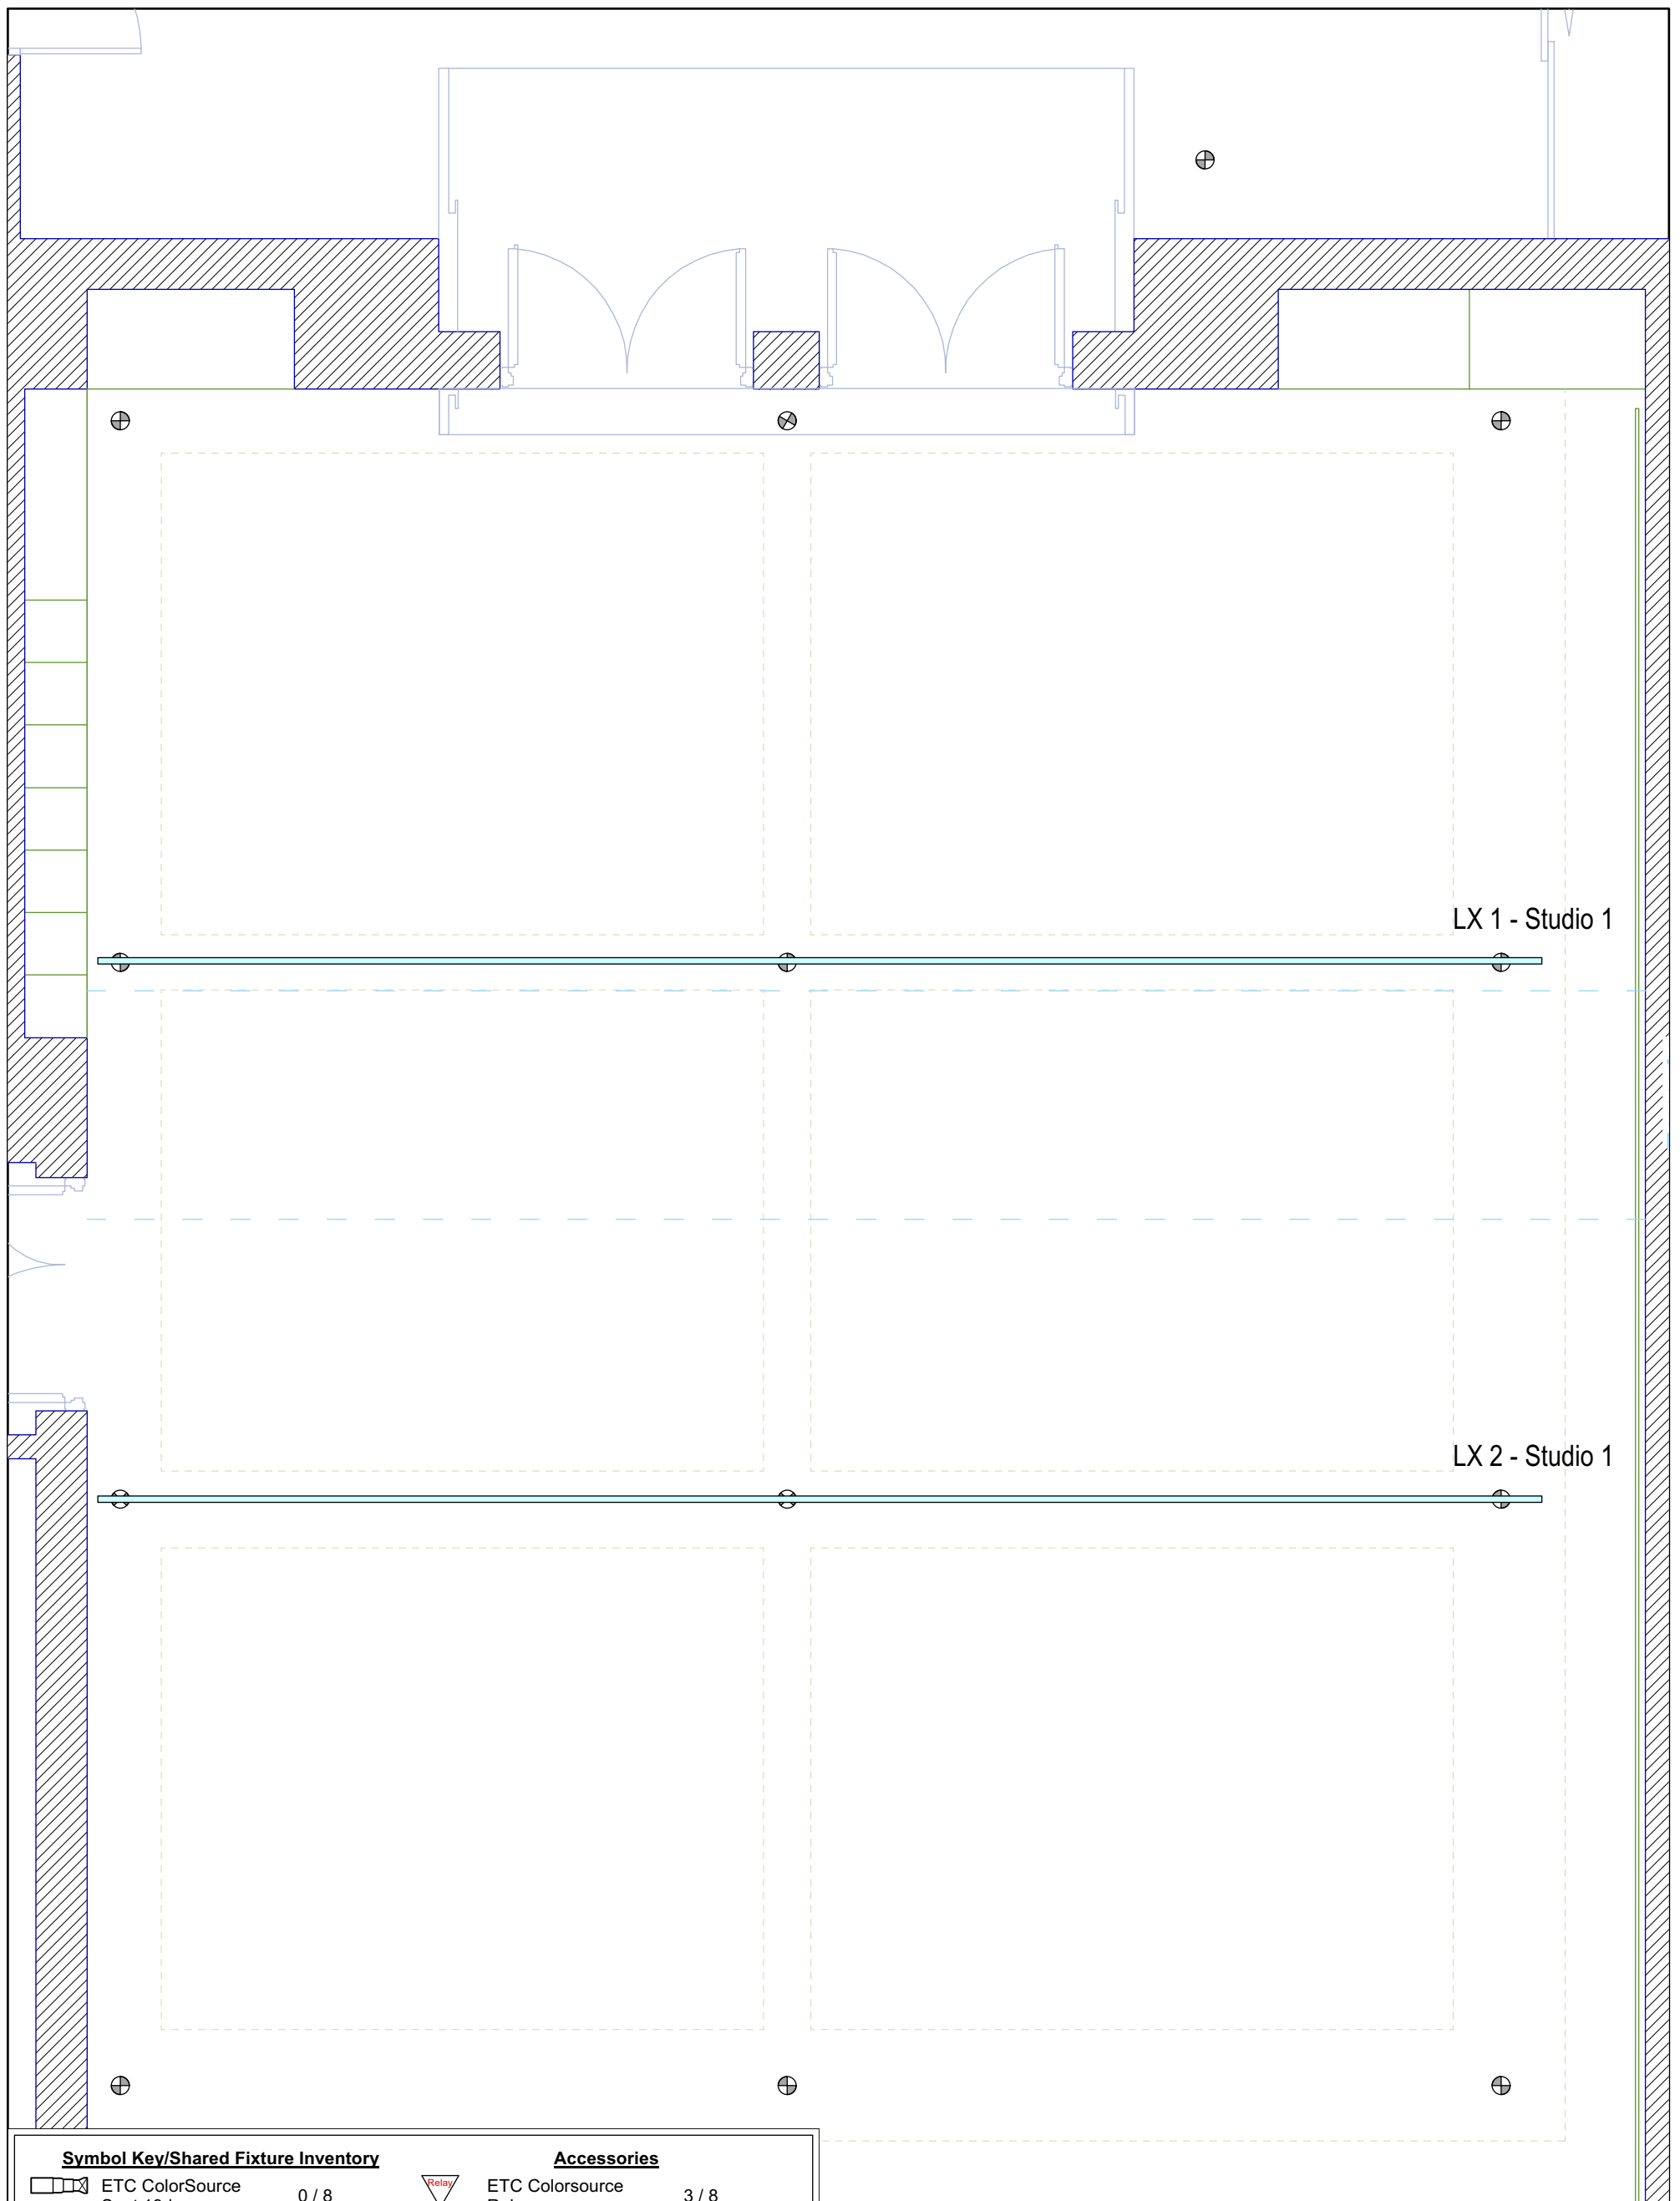

 <small>DECIDEDLY JAZZ DANCEWORKS</small>	Drawing Living Room - House Plot V1	Scale 3/16" = 1'-0"
	Show Name J. Buchanan	Rev. 2021-09-21

Symbol Key/Shared Fixture Inventory

	ETC ColorSource Spot 19deg	0 / 8
	ETC ColorSource Spot 26deg	0 / 10
	ETC ColorSource Spot 36deg	1 / 16
	ETC ColorSource Spot 50deg	0 / 16
	ETC ColorSource Spot 70deg	0 / 6
	ETC ColorSource Spot 90deg	0 / 2
	ETC ColorSource Spot Bodies: 1/24	
	ETC ColorSource PAR No Lens	0 / 12

General Notes

1. The lighting inventory is shared with the theatre and may vary. Please contact Production to confirm.
2. DO NOT exceed 8 Colorsource fixtures per 15A circuit. Note that there are duplicate circuits in the floor and ceiling.
3. All Colorsource fixtures to be set in 5ch mode.

Drawing
Living Room - House Plot V1
Drawn By
J. Buchanan

Scale
3/16" = 1'-0"
Rev.
2021-09-21

DECIDEDLY JAZZ DANCEWORKS

Drawing	Studio 1
Show Name	House Hang

Scale	1/4" = 1'-0"
Rev.	23/10/2016

Symbol Key/Shared Fixture Inventory

Drawing
Studio 1

Show Name
House Hang

Scale
1/4" = 1'-0"

Rev.
23/10/2016