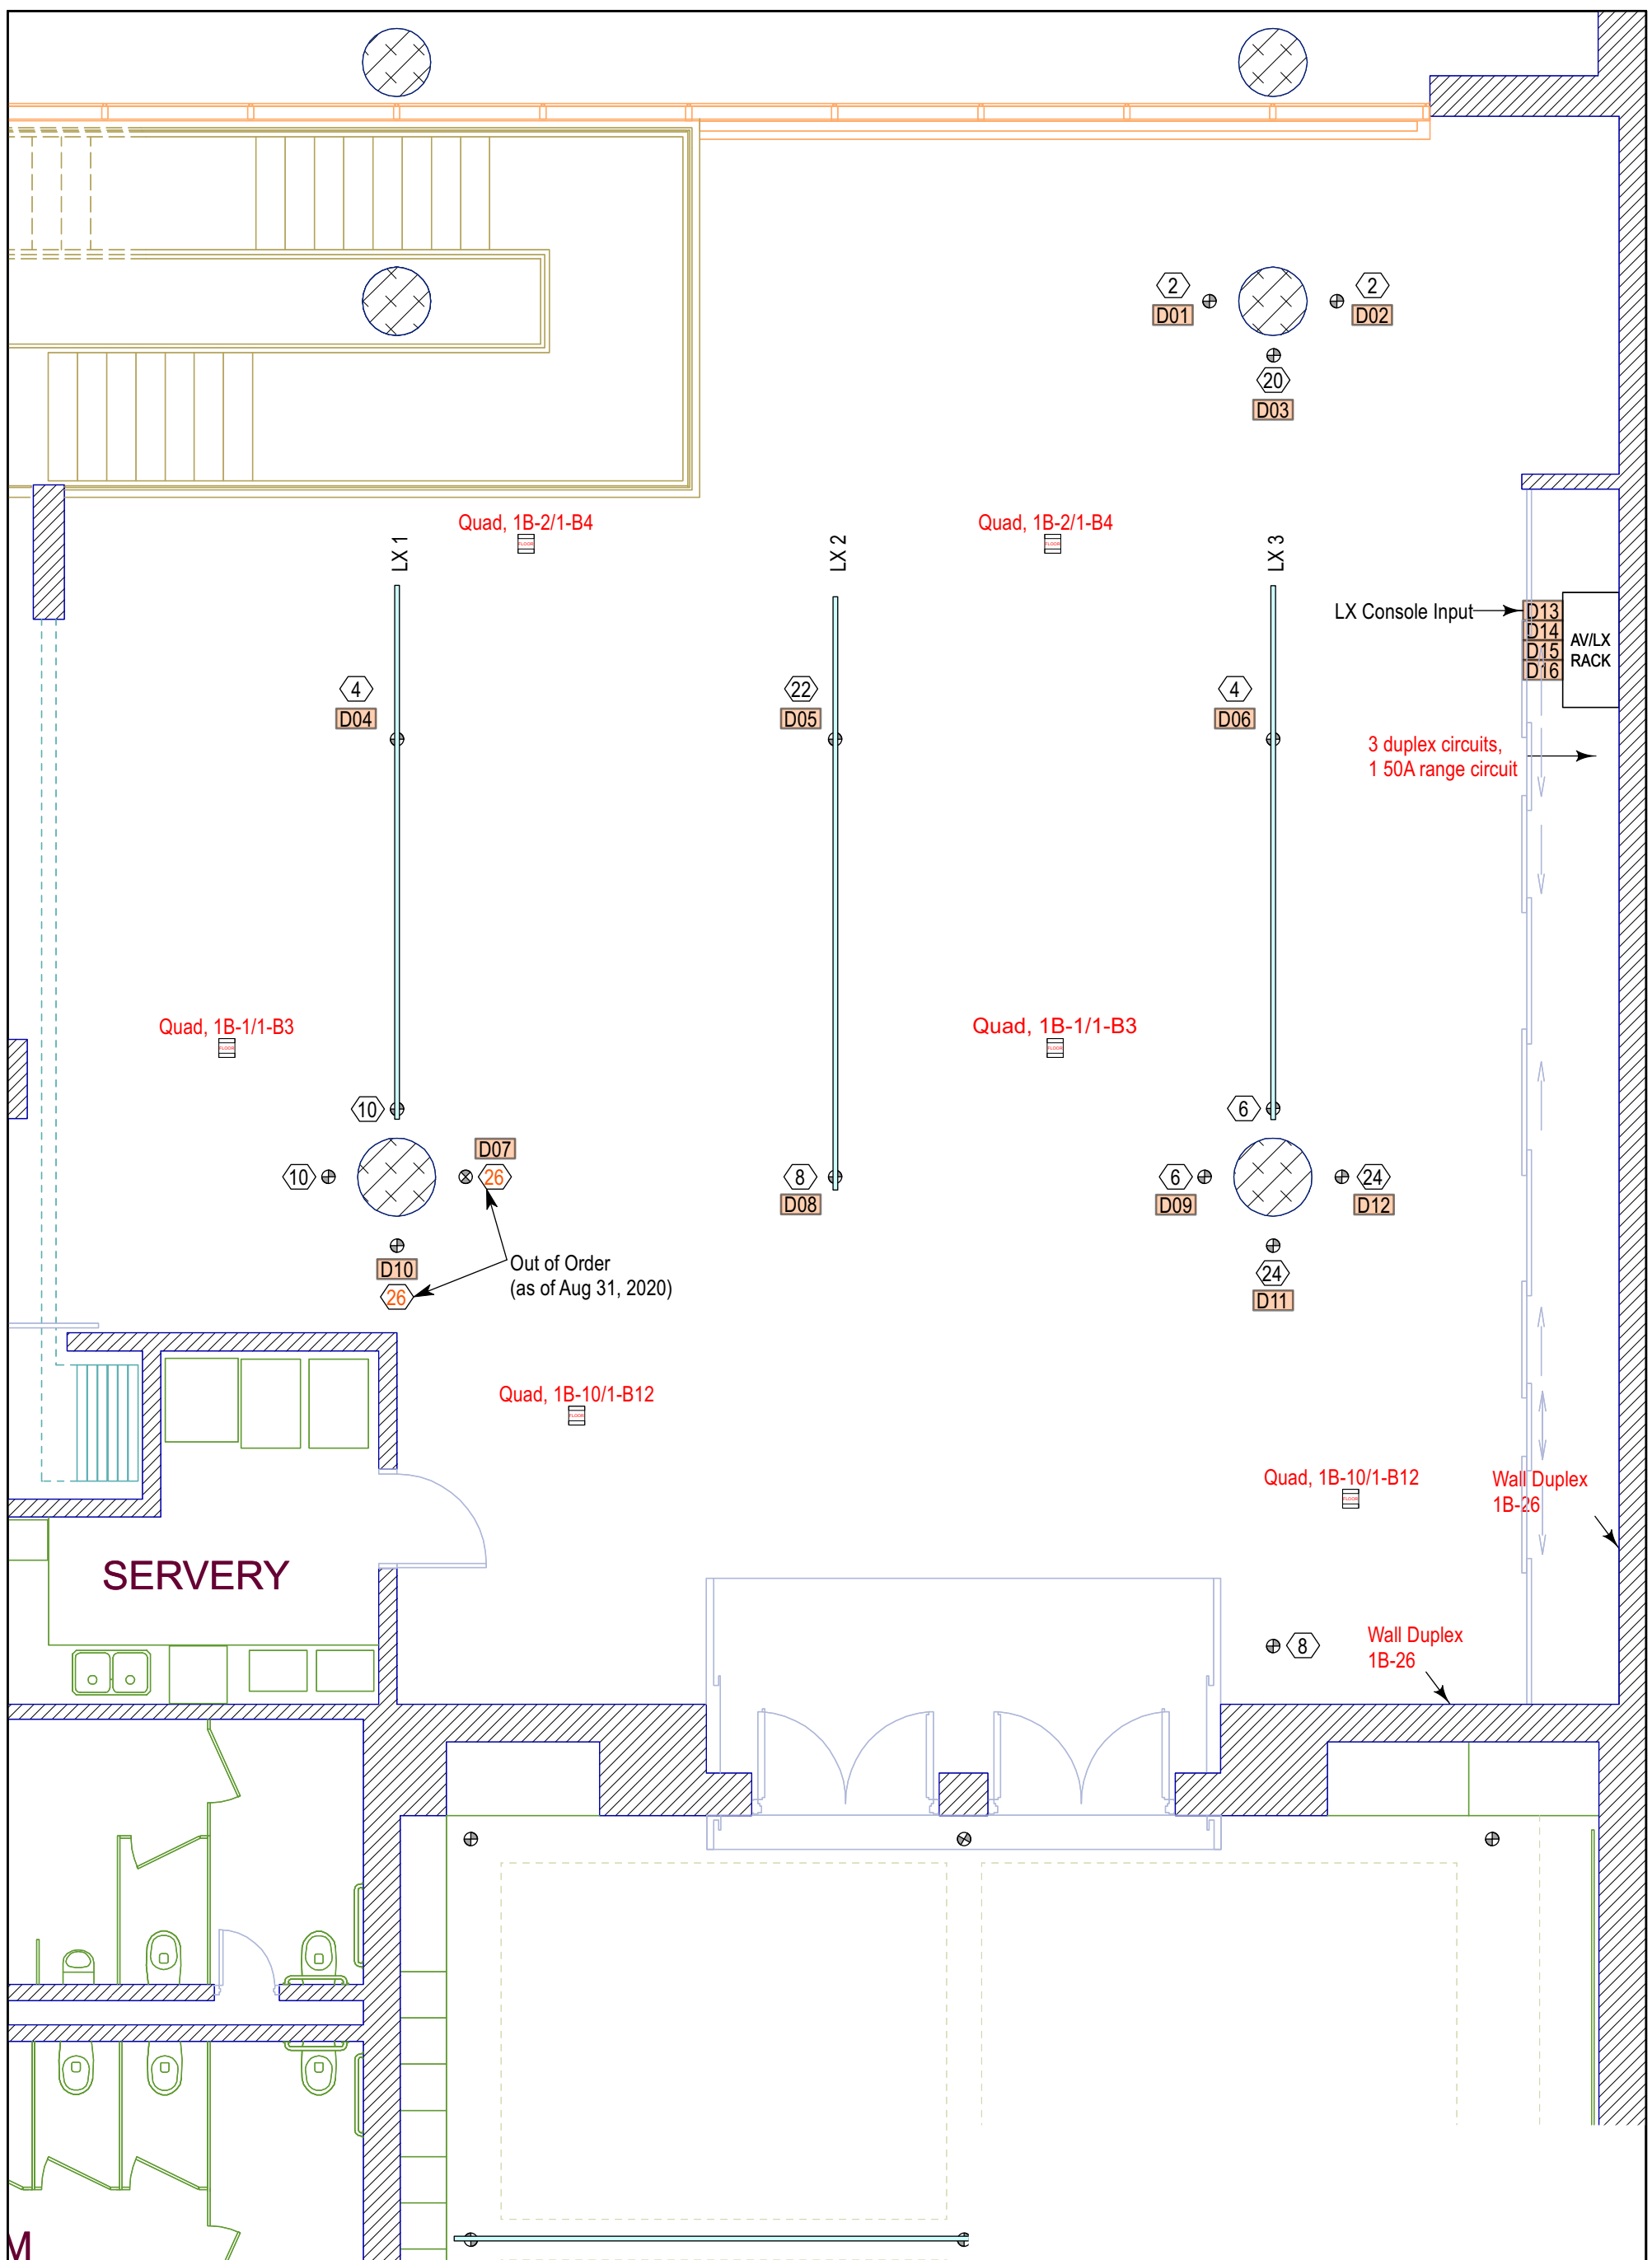

Distribution Legend

- 15A Ceiling Circuit - Quad UG Outlet
- DMX Port - 5pin XLR Connector
- Floor Pocket - 2x 15A Duplex UG Outlet
- Rigging Point - 1/2 Tonne Non Dynamic Load

General Notes

1. Some floor pocket and ceiling circuits are ganged together.
2. Ceiling circuits have their prefixes removed for clarity. The prefix that is used to label all ceiling circuits is: 1C-CCT##

  DECIDEDLY JAZZ DANCEWORKS	Drawing Living Room - House Plot V1	Scale 3/16" = 1'-0"
	Show Name J. Buchanan	Rev. 2021-09-21