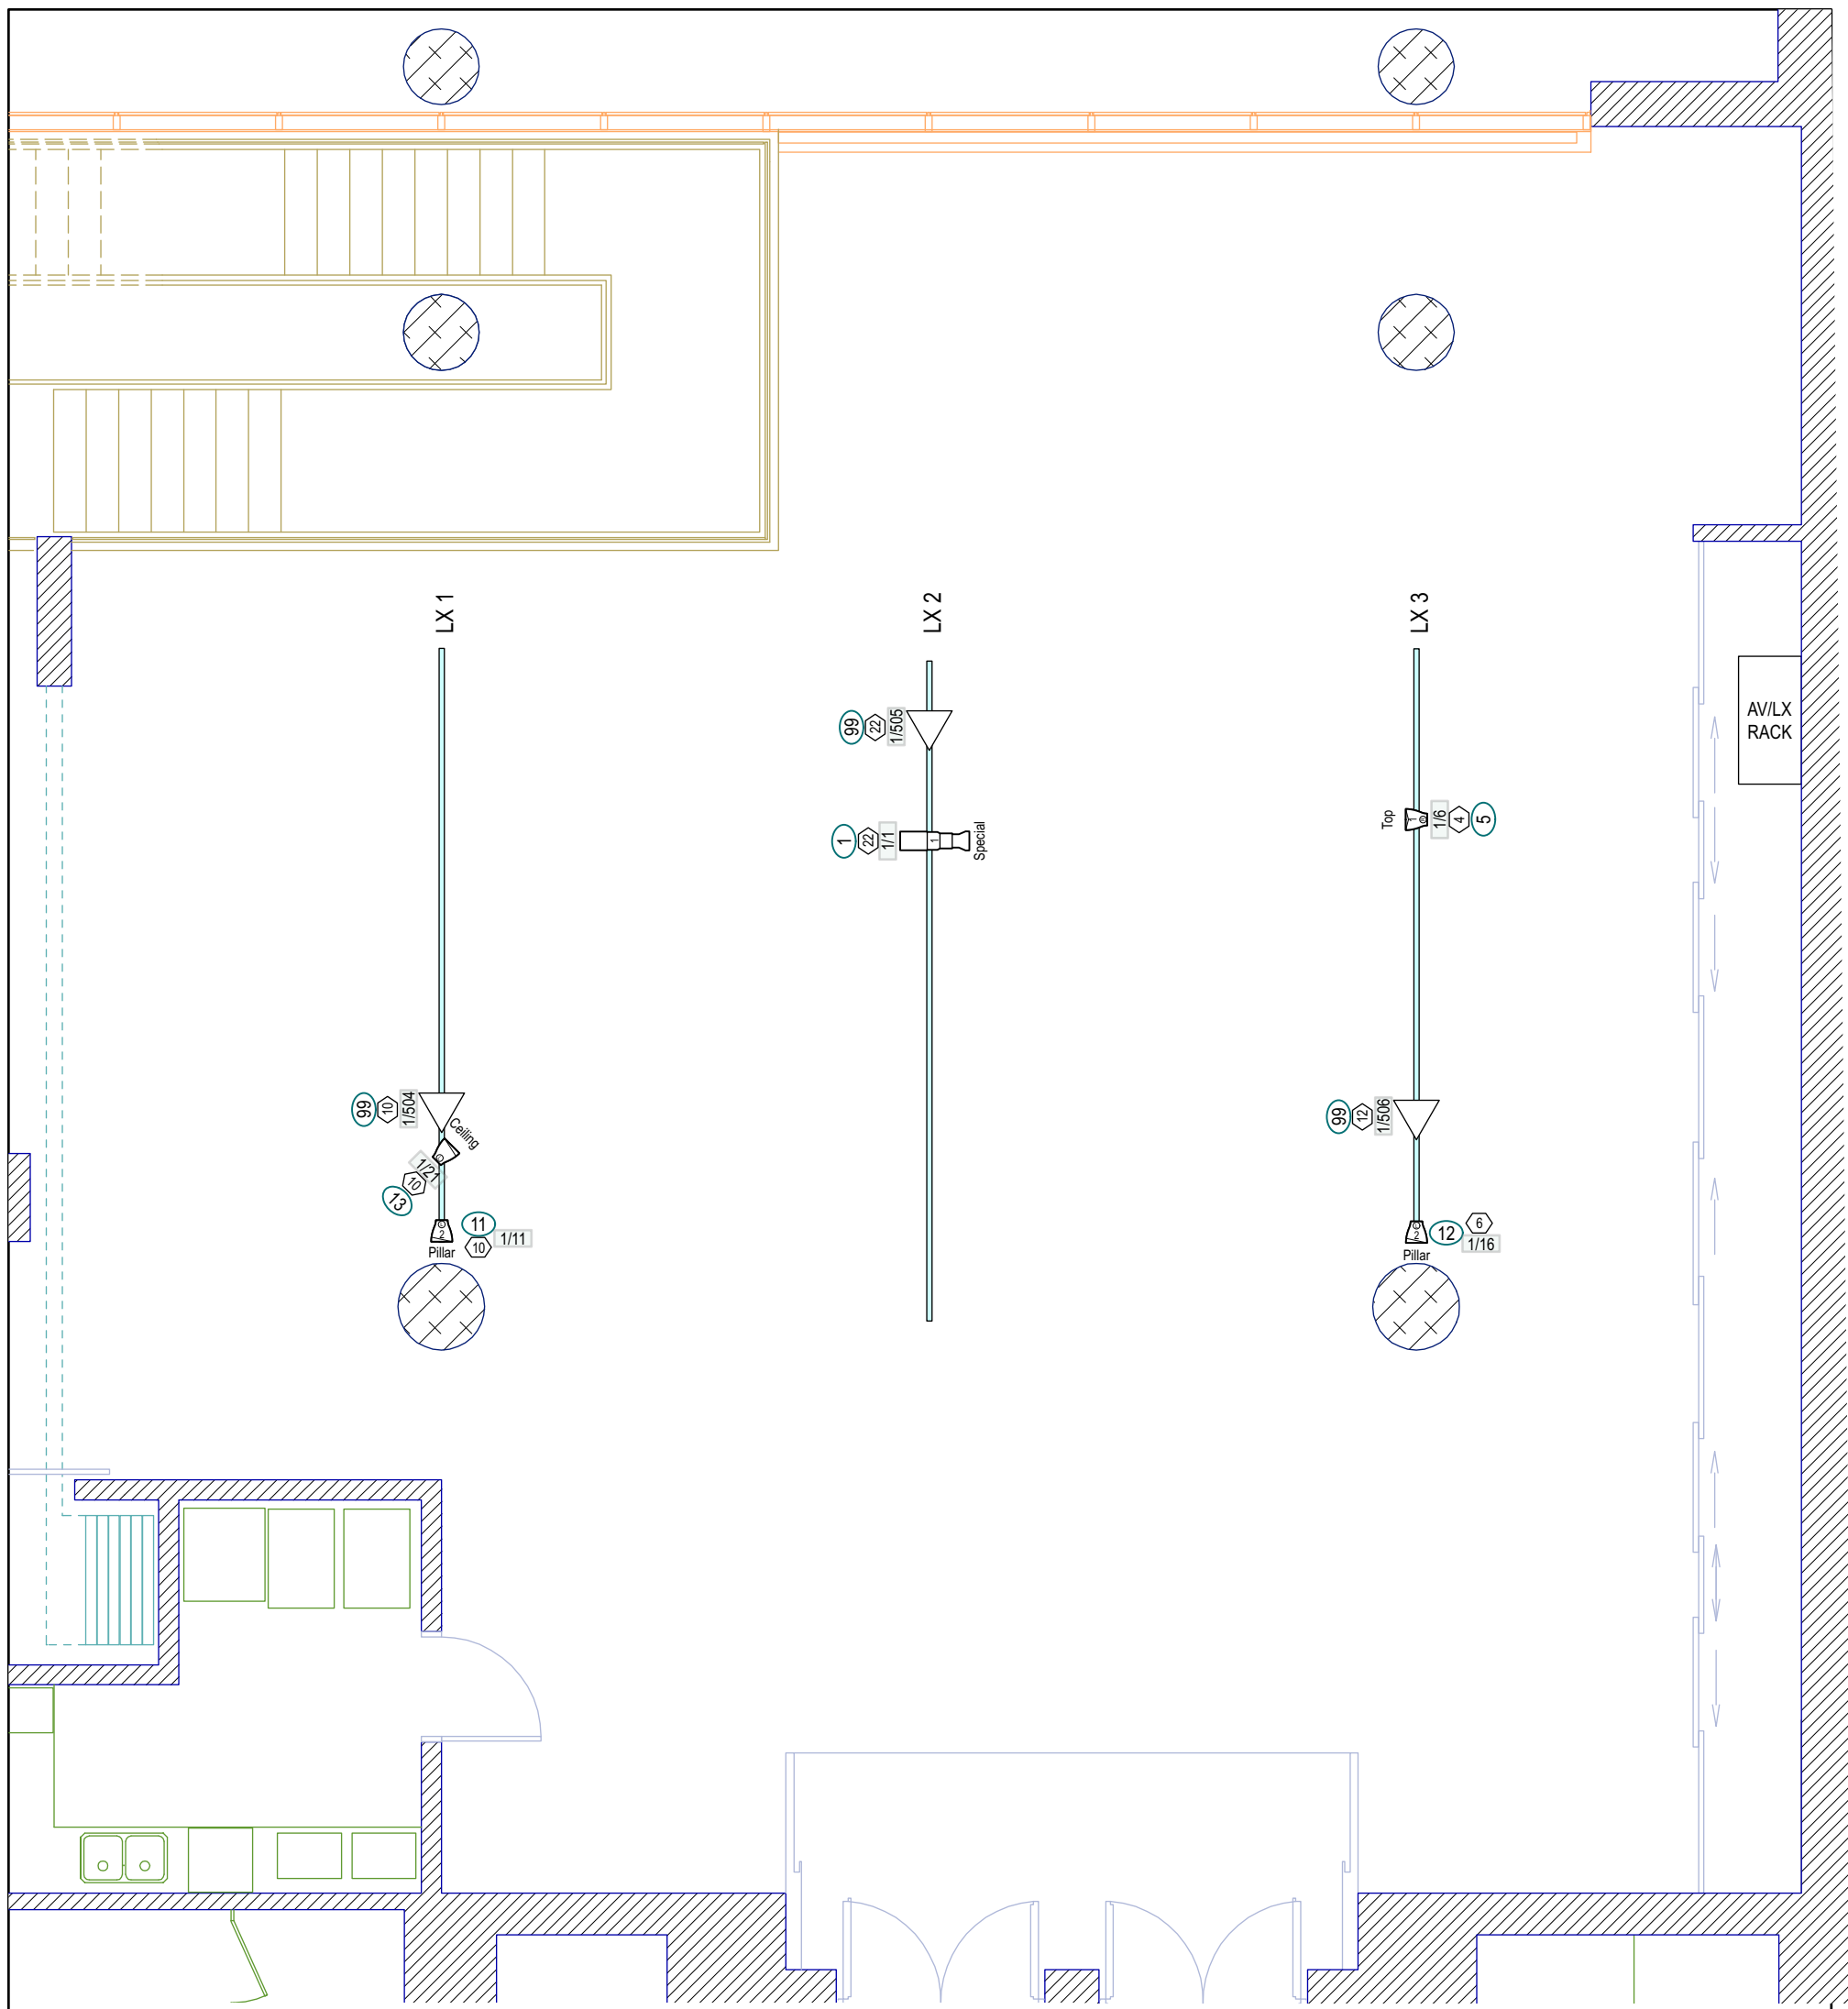

 <small>DECIDEDLY JAZZ DANCEWORKS</small>	Drawing Floor Plan	Scale 3/32" = 1'-0"
	Show Name House Hang	Rev. 23/10/2016

SERVERY

STUDIO 1

AV/LX RACK

Furniture Legend

10	36" x 60" Folding Tables Linens (Black)
6	High Top Tables, beige wood (no linens)
24	Stools for High Tops, dark grey
38	Cushioned Chairs, olive green (no arms)
90	Plastic Chairs, beige (no arms)

M

 DECIDEDLY JAZZ DANCEWORKS	Drawing Living Room - House Plot V1	Scale 3/16" = 1'-0"
	Show Name J. Buchanan	Rev. 2021-09-21

Travnster

Distribution Legend

- 15A Ceiling Circuit - Quad UG Outlet
- DMX Port - 5pin XLR Connector
- Floor Pocket - 2x 15A Duplex UG Outlet
- Rigging Point - 1/2 Tonne Non Dynamic Load

General Notes

1. Some floor pocket and ceiling circuits are ganged together.
2. Ceiling circuits have their prefixes removed for clarity. The prefix that is used to label all ceiling circuits is: 1C-CCT##

 <small>DECIDEDLY JAZZ DANCEWORKS</small>	Drawing Living Room - House Plot V1	Scale 3/16" = 1'-0"
	Show Name J. Buchanan	Rev. 2021-09-21

Symbol Key/Shared Fixture Inventory

	ETC ColorSource Spot 19deg	0 / 8
	ETC ColorSource Spot 26deg	0 / 10
	ETC ColorSource Spot 36deg	1 / 16
	ETC ColorSource Spot 50deg	0 / 16
	ETC ColorSource Spot 70deg	0 / 6
	ETC ColorSource Spot 90deg	0 / 2
	ETC ColorSource Spot Bodies: 1/24	
	ETC ColorSource PAR No Lens	0 / 12