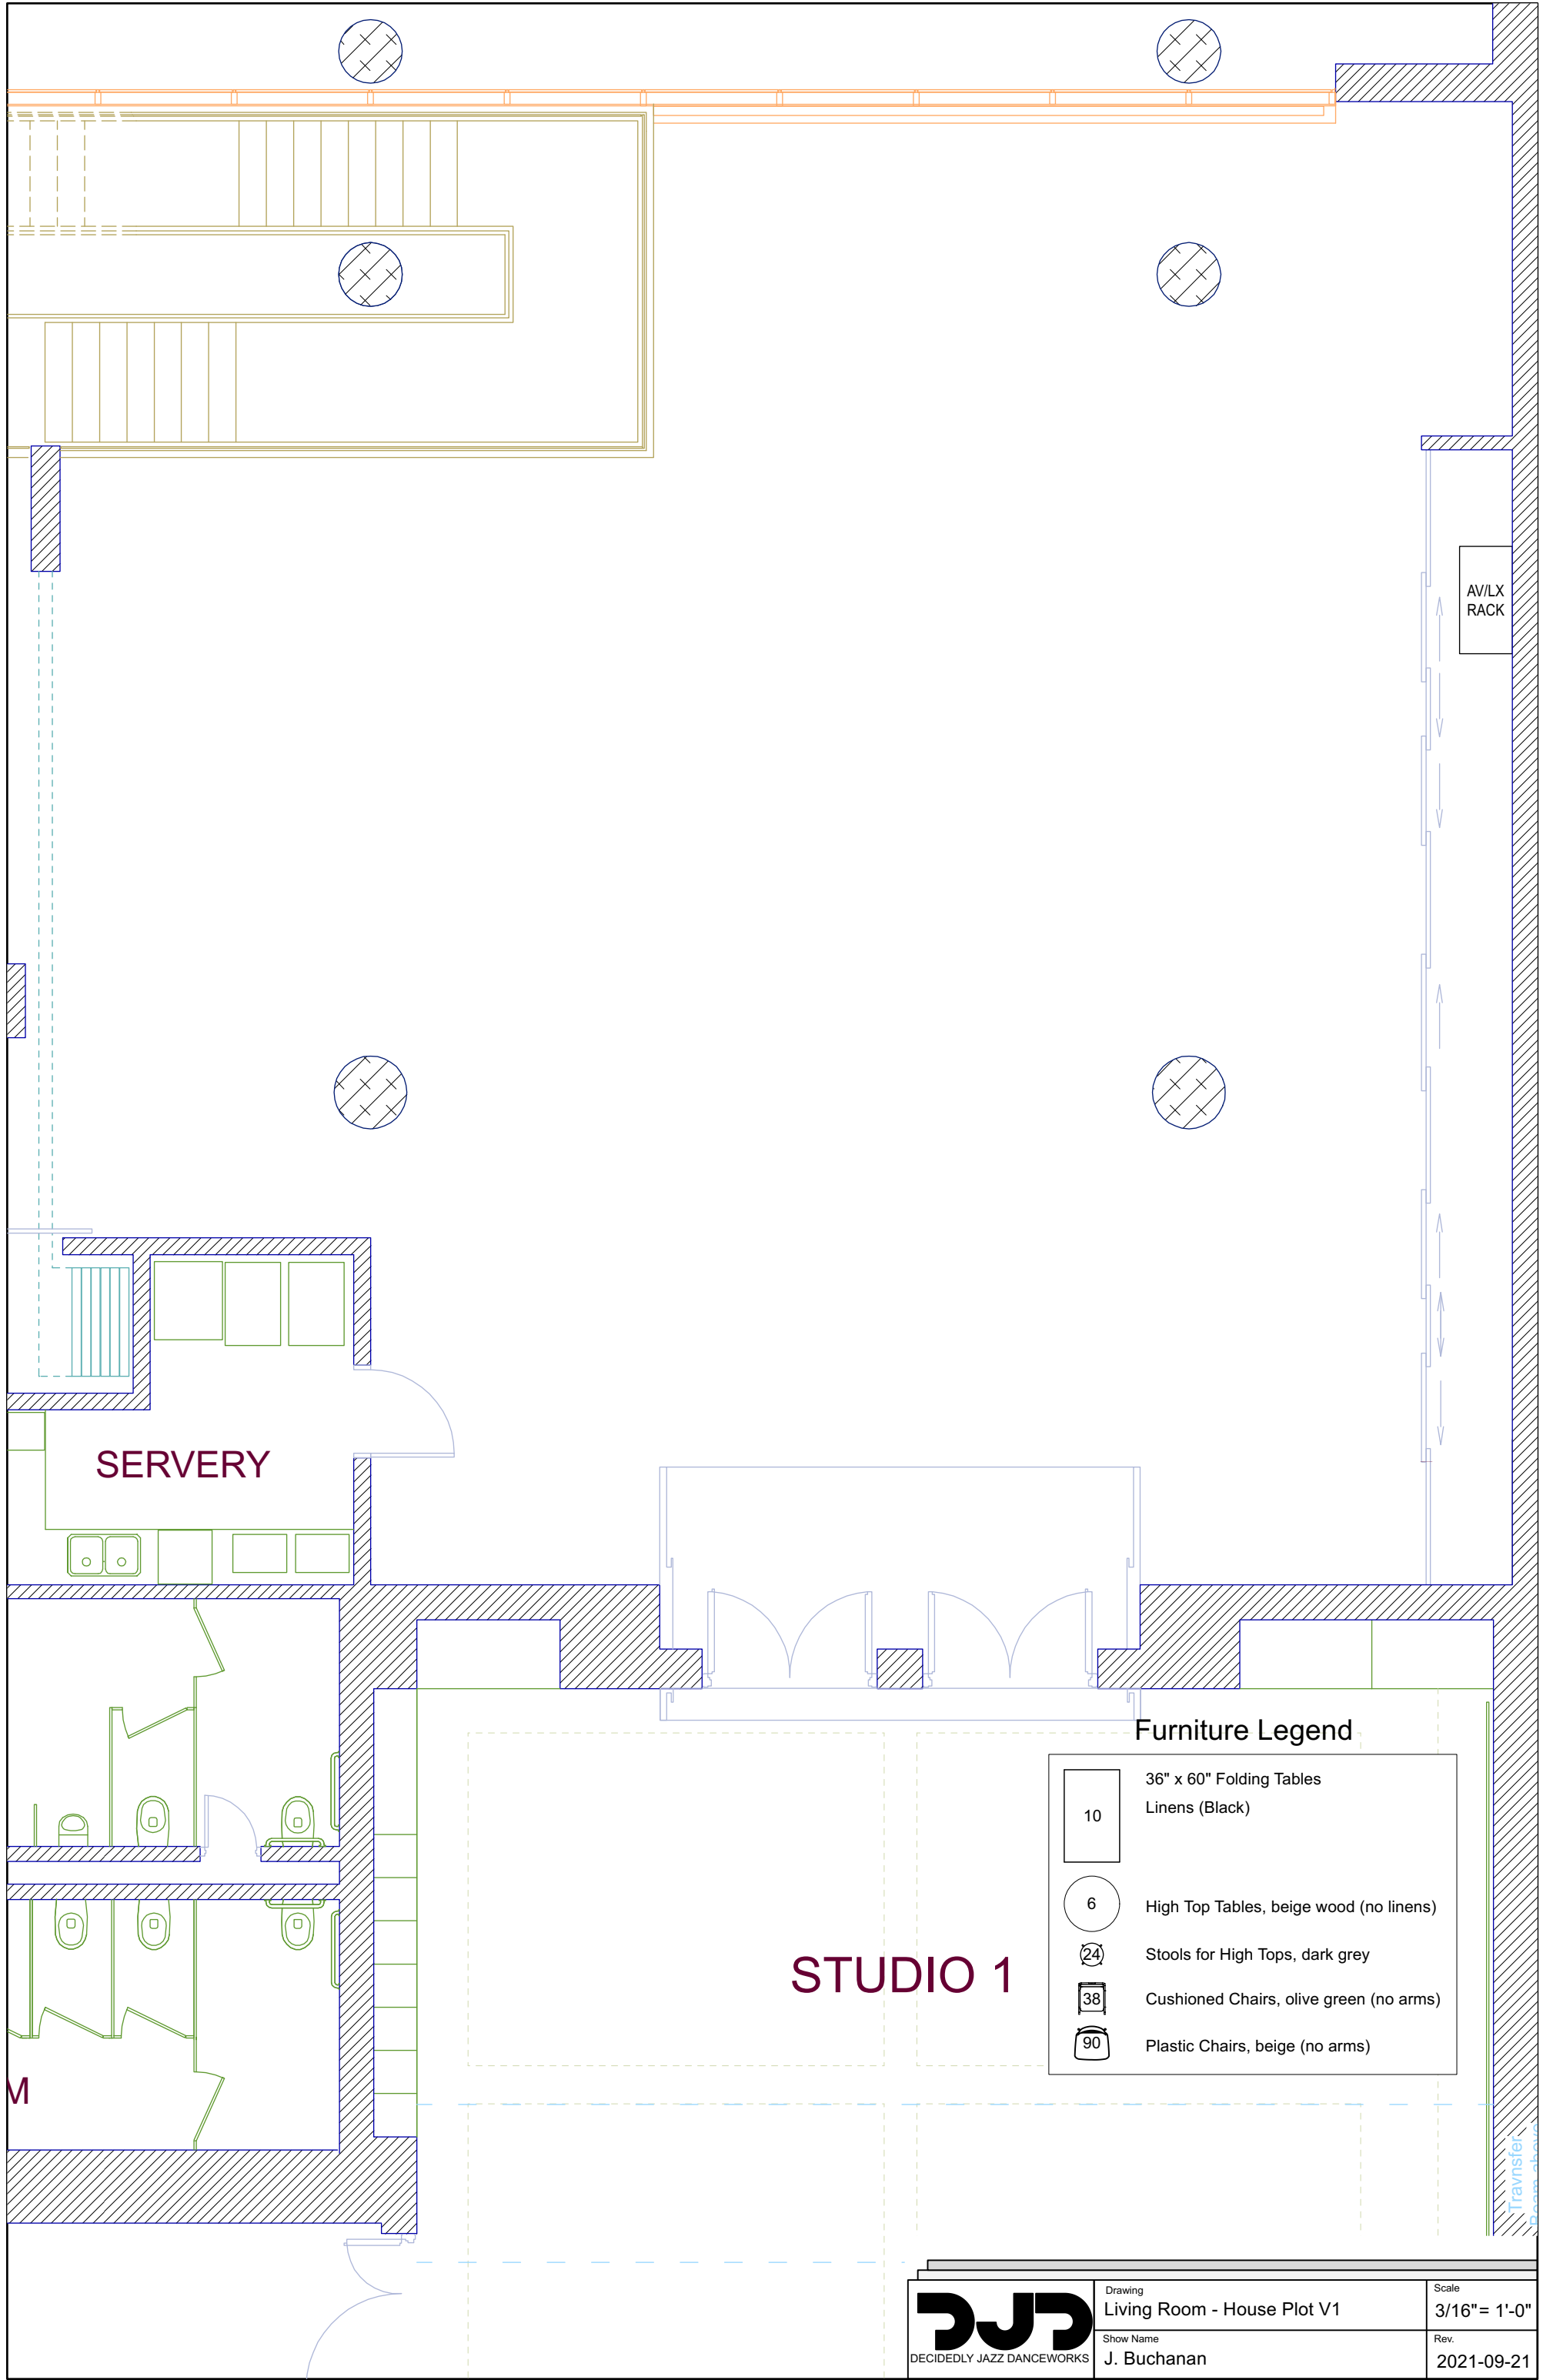

Furniture Legend

- 10 36" x 60" Folding Tables
 Linens (Black)
- 6
 High Top Tables, beige wood (no linens)
- 24
 Stools for High Tops, dark grey
- 38
 Cushioned Chairs, olive green (no arms)
- 90
 Plastic Chairs, beige (no arms)

 <small>DECIDEDLY JAZZ DANCEWORKS</small>	Drawing Floor Plan	Scale 3/32" = 1'-0"
	Show Name House Hang	Rev. 23/10/2016

SERVERY

STUDIO 1

AV/LX RACK

Furniture Legend

10	36" x 60" Folding Tables Linens (Black)
6	High Top Tables, beige wood (no linens)
24	Stools for High Tops, dark grey
38	Cushioned Chairs, olive green (no arms)
90	Plastic Chairs, beige (no arms)

 <small>DECIDEDLY JAZZ DANCEWORKS</small>	Drawing Living Room - House Plot V1	Scale 3/16" = 1'-0"
	Show Name J. Buchanan	Rev. 2021-09-21

Symbol Key/Shared Fixture Inventory

	ETC ColorSource Spot 19deg	0 / 8
	ETC ColorSource Spot 26deg	0 / 10
	ETC ColorSource Spot 36deg	1 / 16
	ETC ColorSource Spot 50deg	0 / 16
	ETC ColorSource Spot 70deg	0 / 6
	ETC ColorSource Spot 90deg	0 / 2
	ETC ColorSource Spot Bodies: 1/24	
	ETC ColorSource PAR No Lens	0 / 12