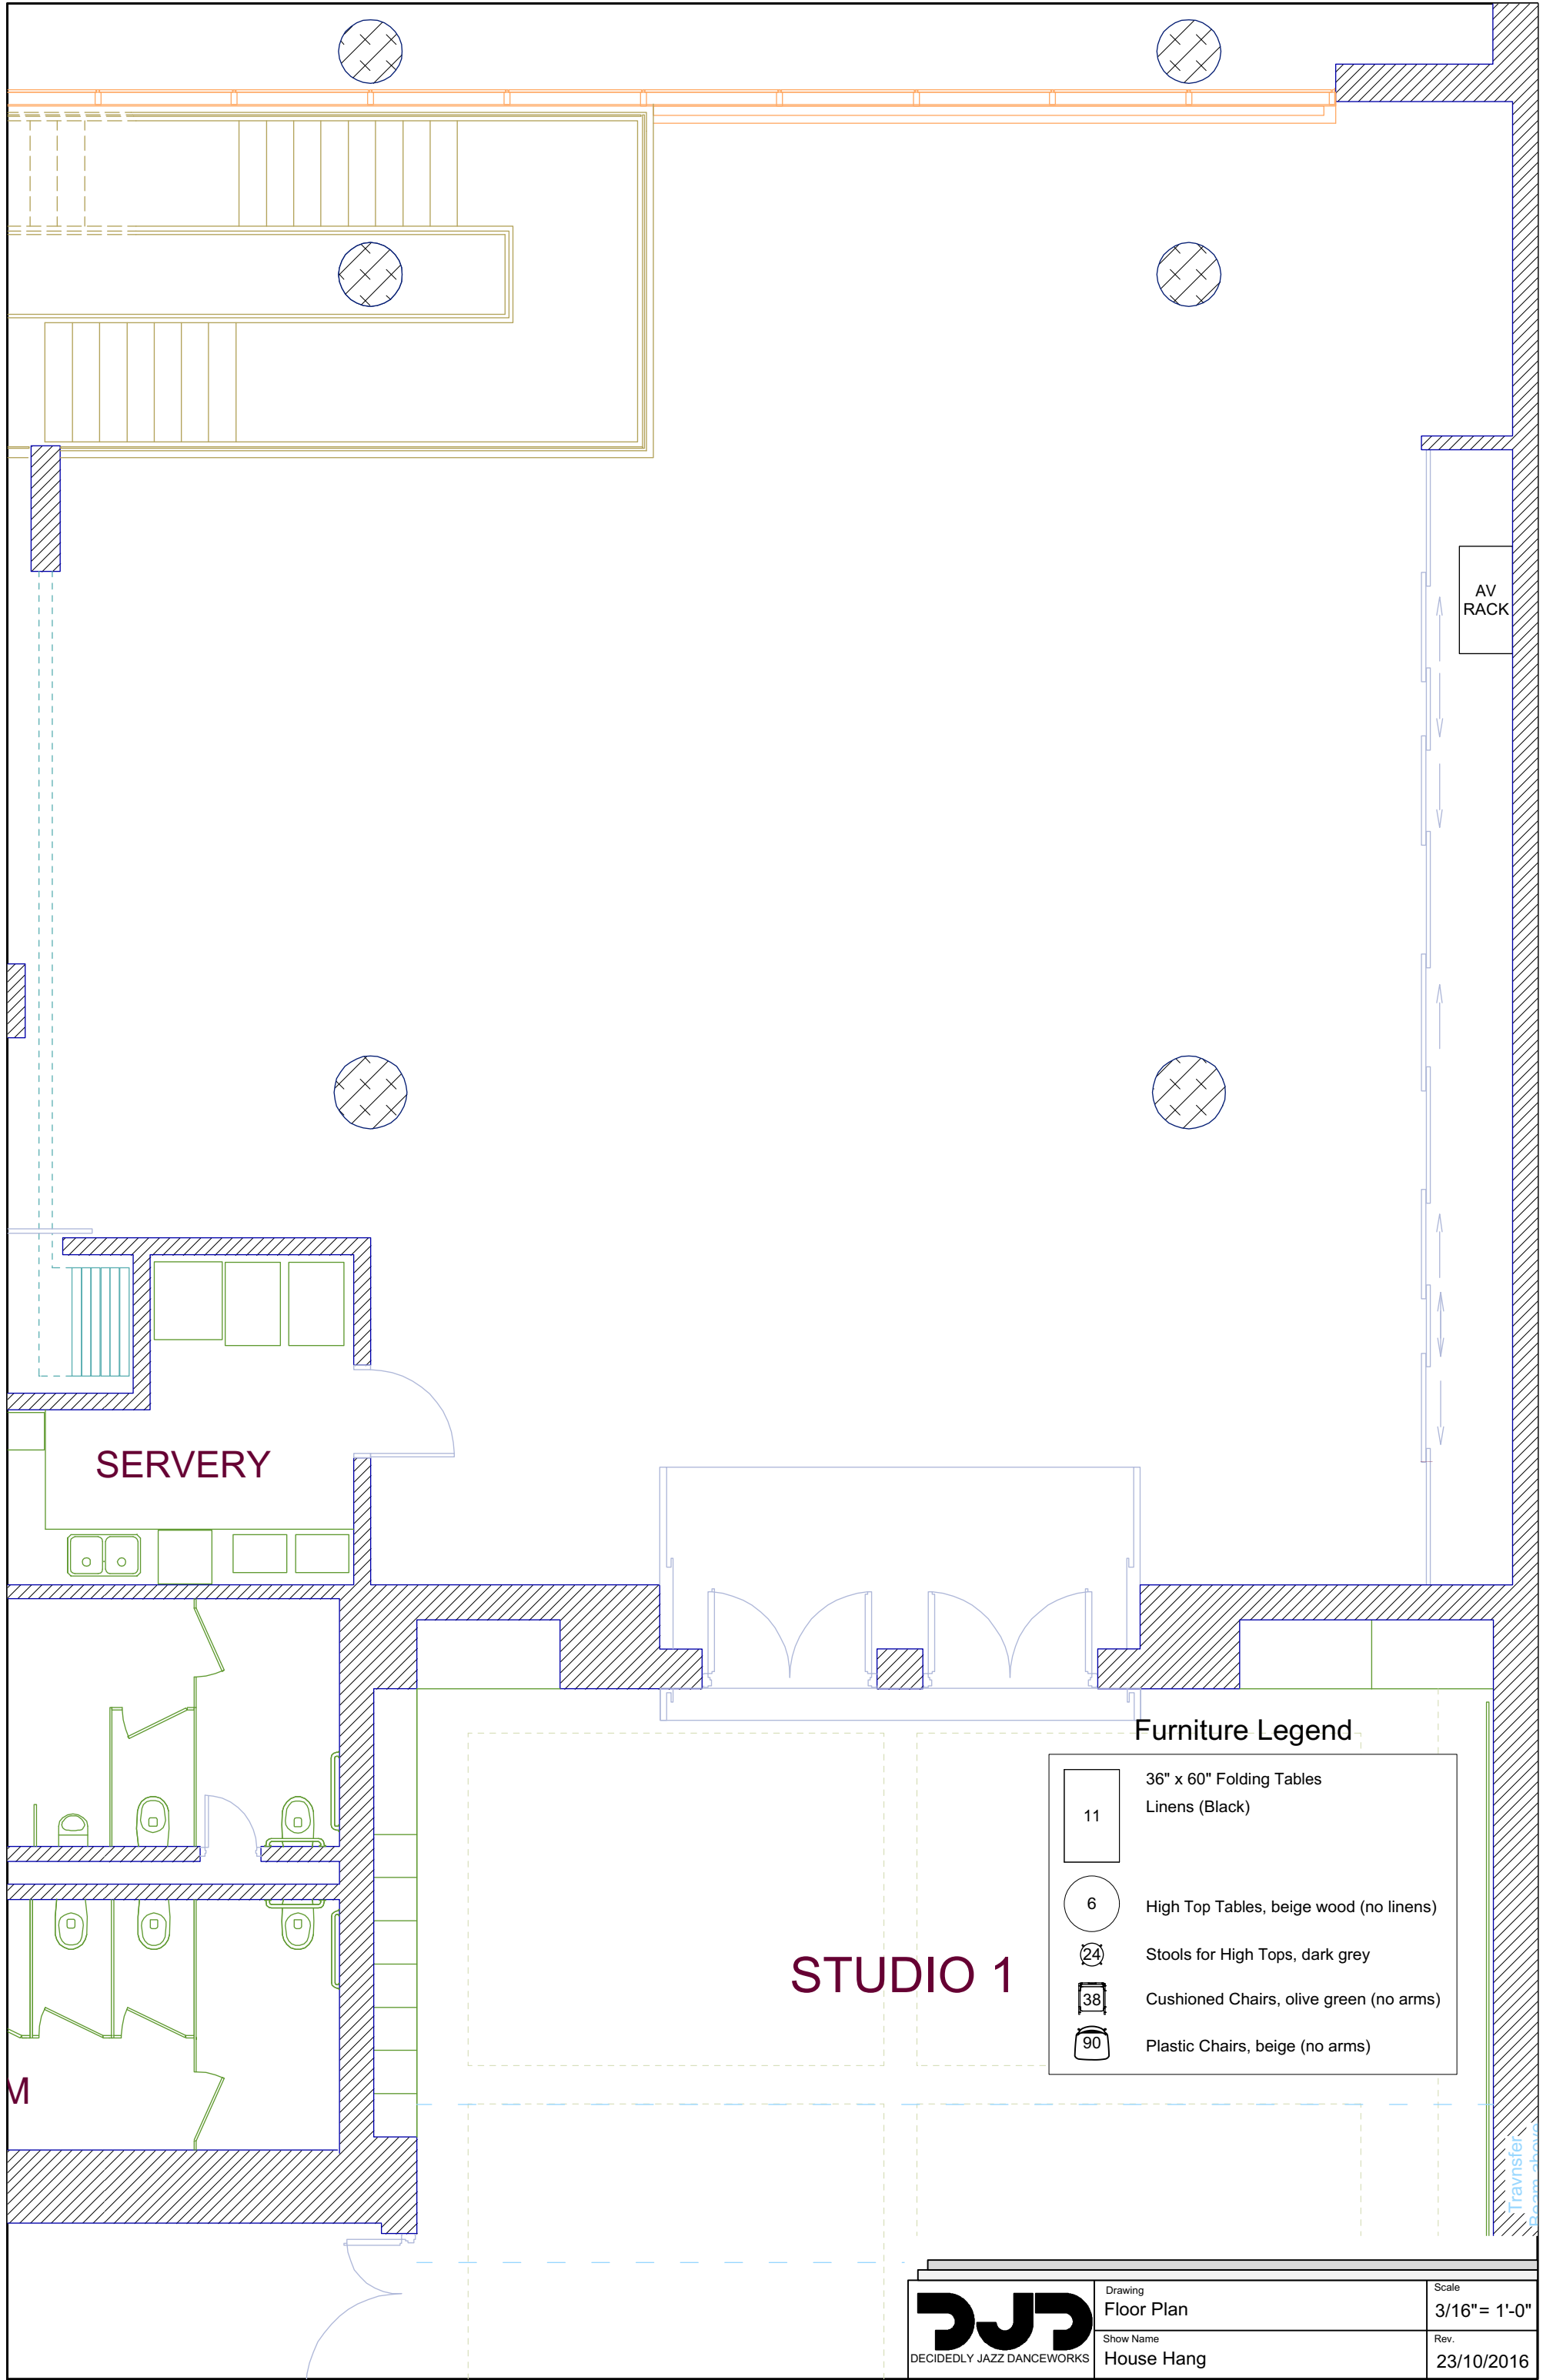

Furniture Legend

- 11 36" x 60" Folding Tables
 Linens (Black)
- 6
 High Top Tables, beige wood (no linens)
- 24
 Stools for High Tops, dark grey
- 38
 Cushioned Chairs, olive green (no arms)
- 90
 Plastic Chairs, beige (no arms)

 <small>DECIDEDLY JAZZ DANCEWORKS</small>	Drawing Floor Plan	Scale 3/32" = 1'-0"
	Show Name House Hang	Rev. 23/10/2016

SERVERY

STUDIO 1

AV RACK

Furniture Legend

11	36" x 60" Folding Tables Linens (Black)
6	High Top Tables, beige wood (no linens)
24	Stools for High Tops, dark grey
38	Cushioned Chairs, olive green (no arms)
90	Plastic Chairs, beige (no arms)

M

Travnster
Broom, chairs

 DECIDEDLY JAZZ DANCEWORKS	Drawing Distribution	Scale 3/16" = 1'-0"
	Show Name House Hang	Rev. 23/10/2016

Travnster
Broom, abnova

 DECIDEDLY JAZZ DANCEWORKS	Drawing Studio 1	Scale 1/4" = 1'-0"
	Show Name House Hang	Rev. 23/10/2016