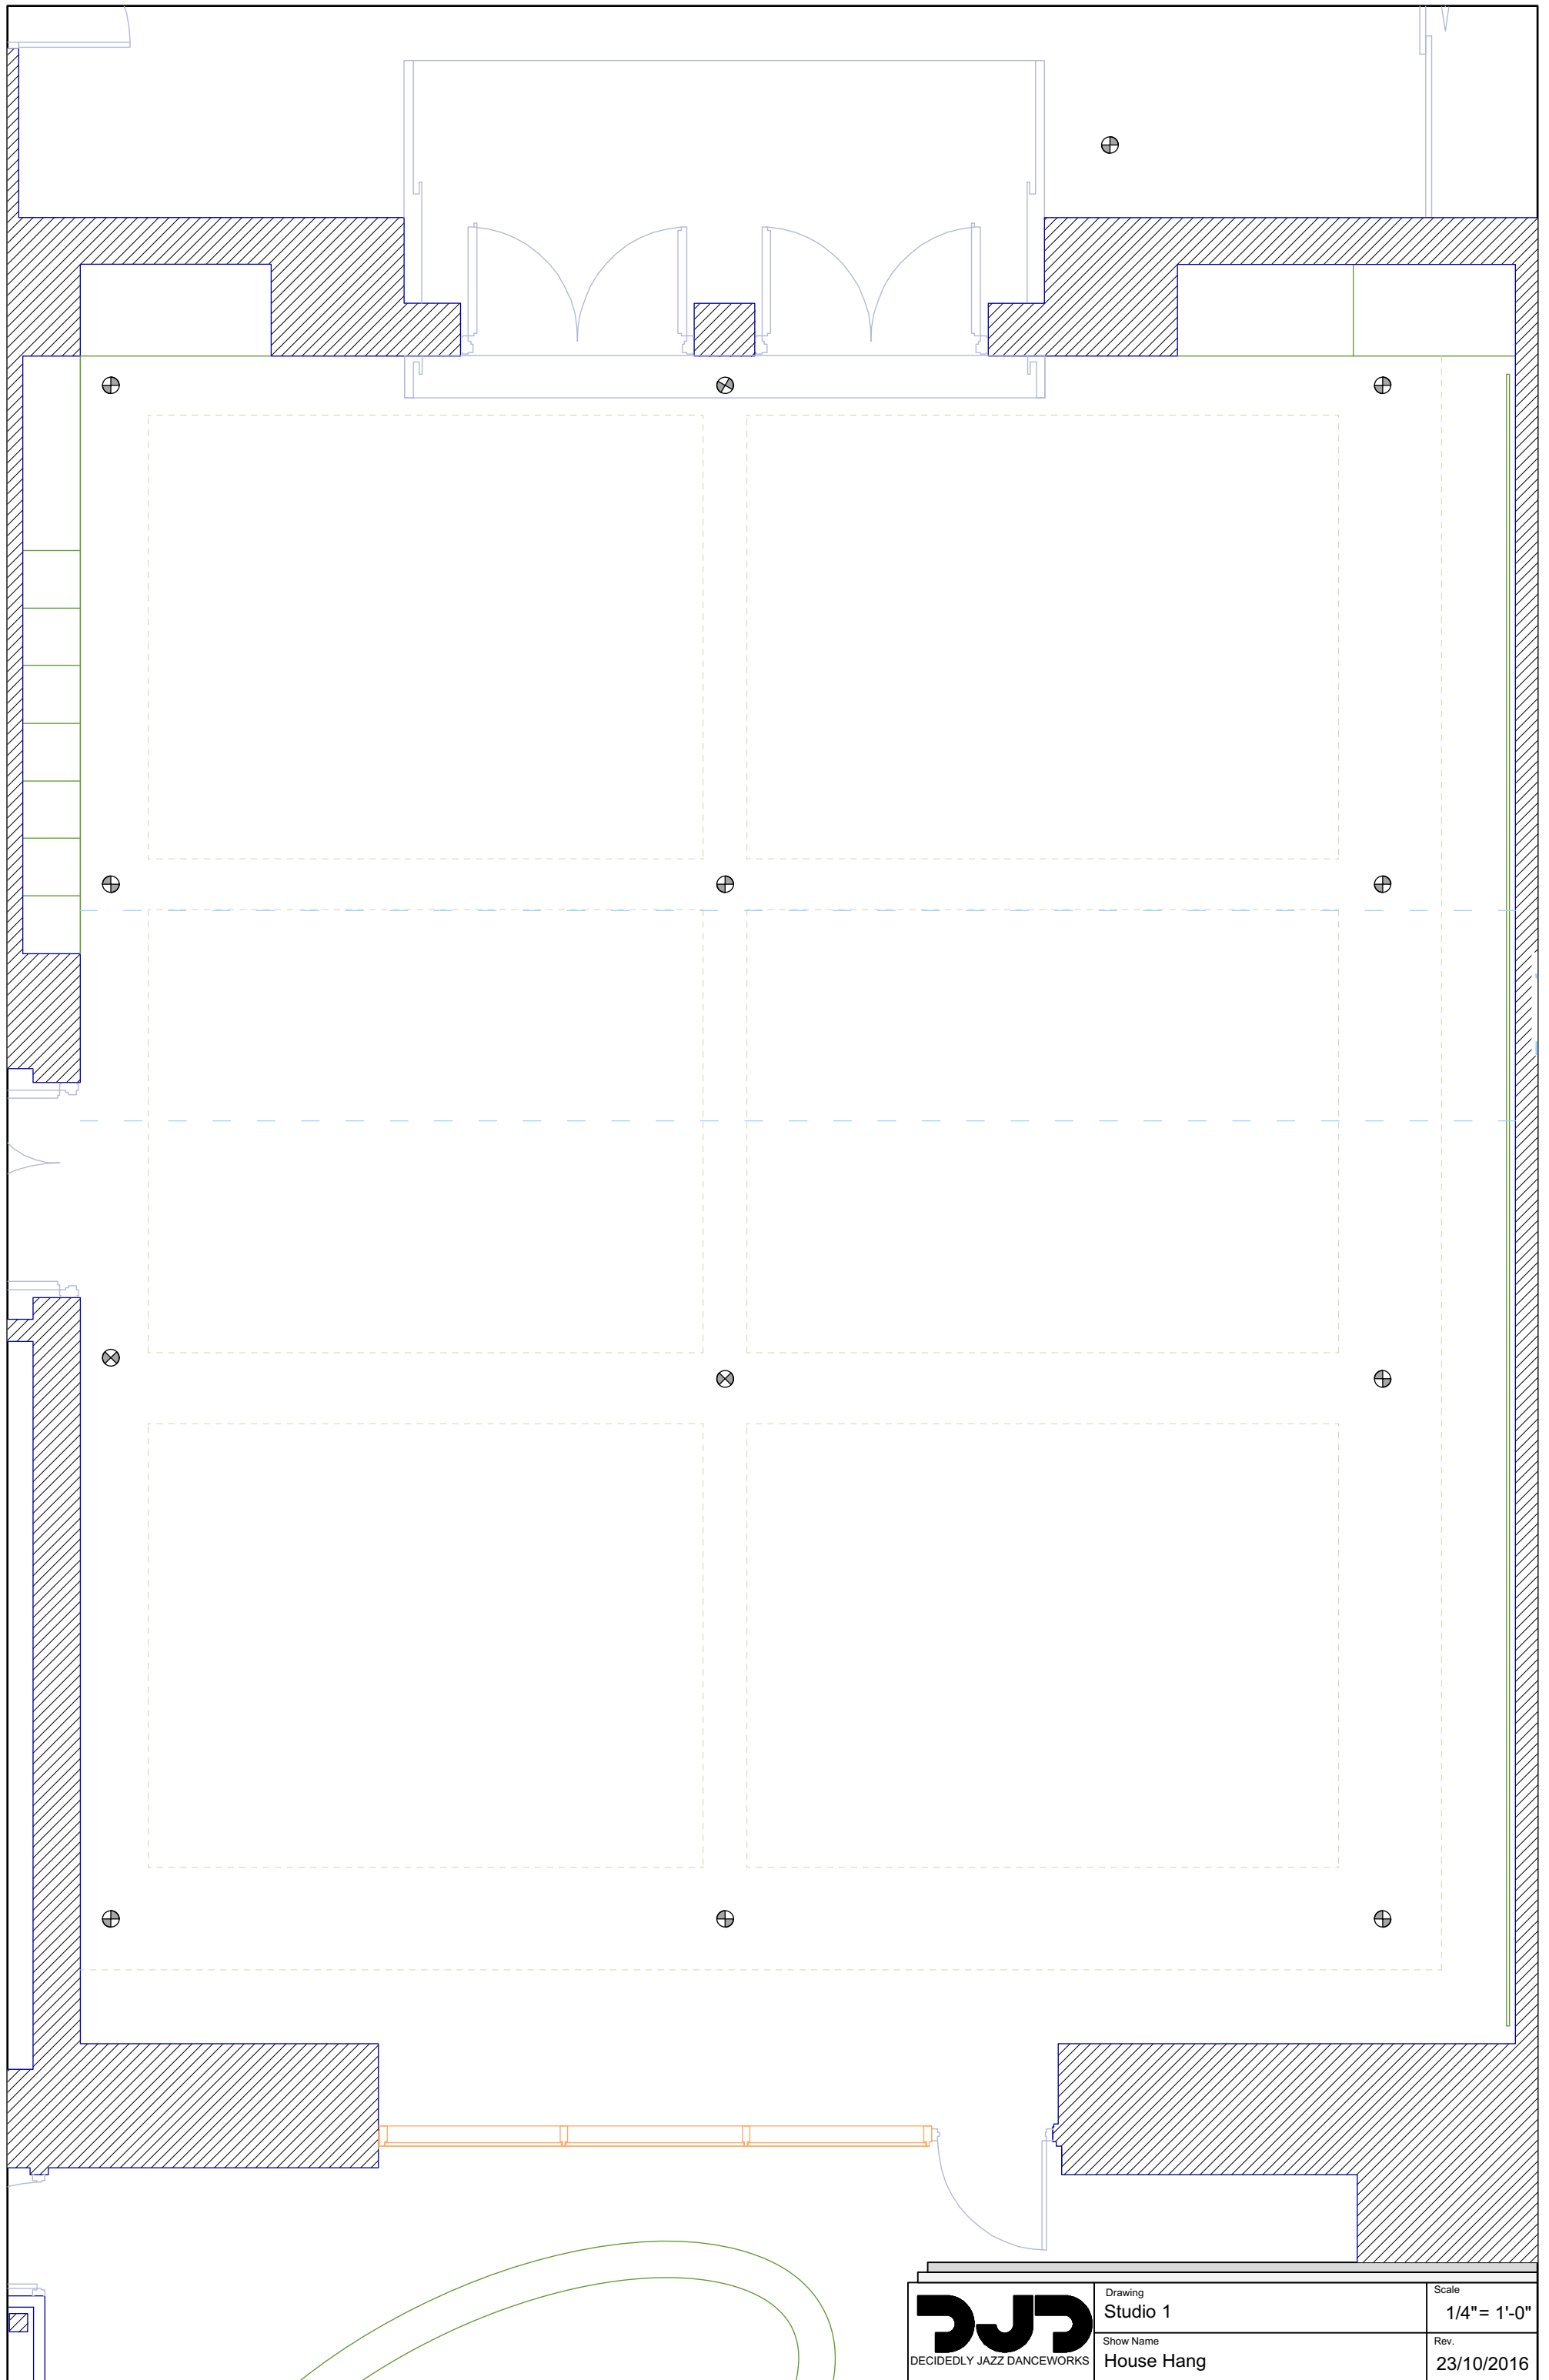

Furniture Legend

- 11 36" x 60" Folding Tables
 Linens (Black)
- 6
 High Top Tables, beige wood (no linens)
- 24
 Stools for High Tops, dark grey
- 38
 Cushioned Chairs, olive green (no arms)
- 90
 Plastic Chairs, beige (no arms)

 <small>DECIDEDLY JAZZ DANCEWORKS</small>	Drawing Floor Plan	Scale 3/32" = 1'-0"
	Show Name House Hang	Rev. 23/10/2016

SERVERY

STUDIO 1

AV RACK

Furniture Legend

11	36" x 60" Folding Tables Linens (Black)
6	High Top Tables, beige wood (no linens)
24	Stools for High Tops, dark grey
38	Cushioned Chairs, olive green (no arms)
90	Plastic Chairs, beige (no arms)

M

Travnster
Broom, chairs

 DECIDEDLY JAZZ DANCEWORKS	Drawing Distribution	Scale 3/16" = 1'-0"
	Show Name House Hang	Rev. 23/10/2016

Travnster
Broom, abnova

 DECIDEDLY JAZZ DANCEWORKS	Drawing Studio 1	Scale 1/4" = 1'-0"
	Show Name House Hang	Rev. 23/10/2016