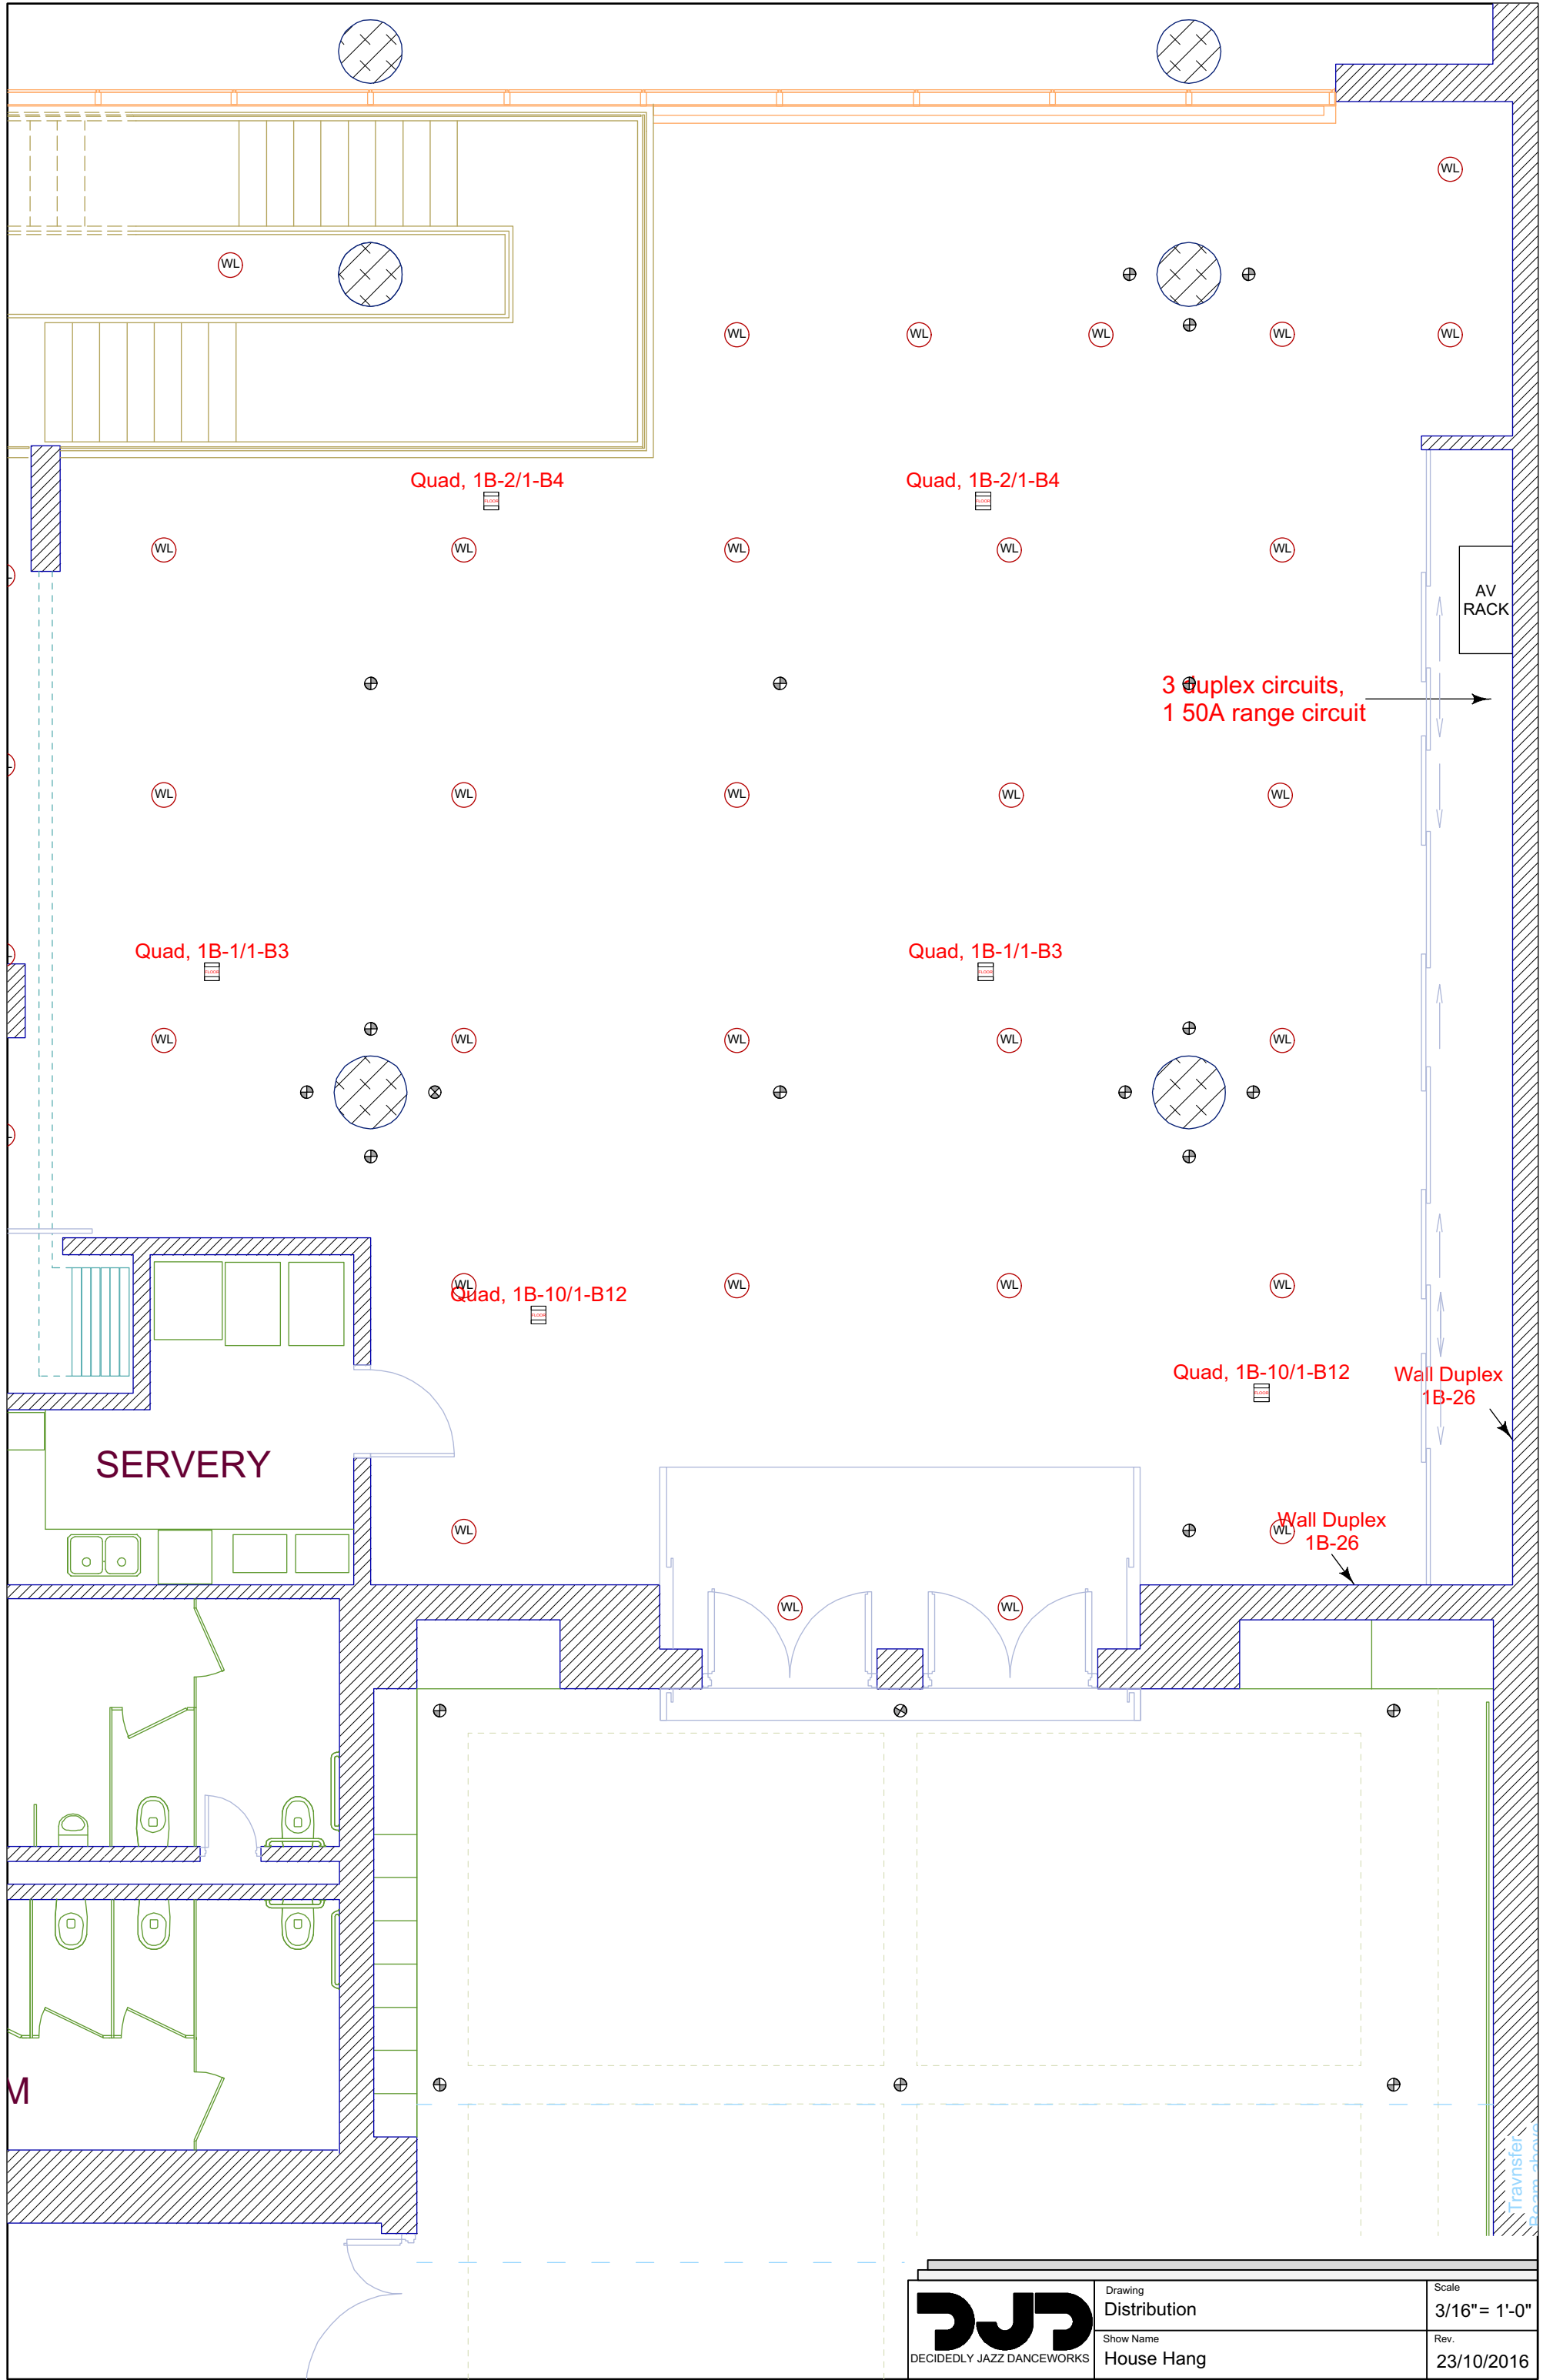

Furniture Legend

- 11 36" x 60" Folding Tables
 Linens (Black)
- 6
 High Top Tables, beige wood (no linens)
- 24
 Stools for High Tops, dark grey
- 38
 Cushioned Chairs, olive green (no arms)
- 90
 Plastic Chairs, beige (no arms)

 <small>DECIDEDLY JAZZ DANCEWORKS</small>	Drawing Floor Plan	Scale 3/32" = 1'-0"
	Show Name House Hang	Rev. 23/10/2016

SERVERY

STUDIO 1

AV RACK

Furniture Legend

11	36" x 60" Folding Tables Linens (Black)
6	High Top Tables, beige wood (no linens)
24	Stools for High Tops, dark grey
38	Cushioned Chairs, olive green (no arms)
90	Plastic Chairs, beige (no arms)

M

Travnster
Broom, chairs

 DECIDEDLY JAZZ DANCEWORKS	Drawing Distribution	Scale 3/16" = 1'-0"
	Show Name House Hang	Rev. 23/10/2016

Travnster
Broom, abnova

 DECIDEDLY JAZZ DANCEWORKS	Drawing Studio 1	Scale 1/4" = 1'-0"
	Show Name House Hang	Rev. 23/10/2016